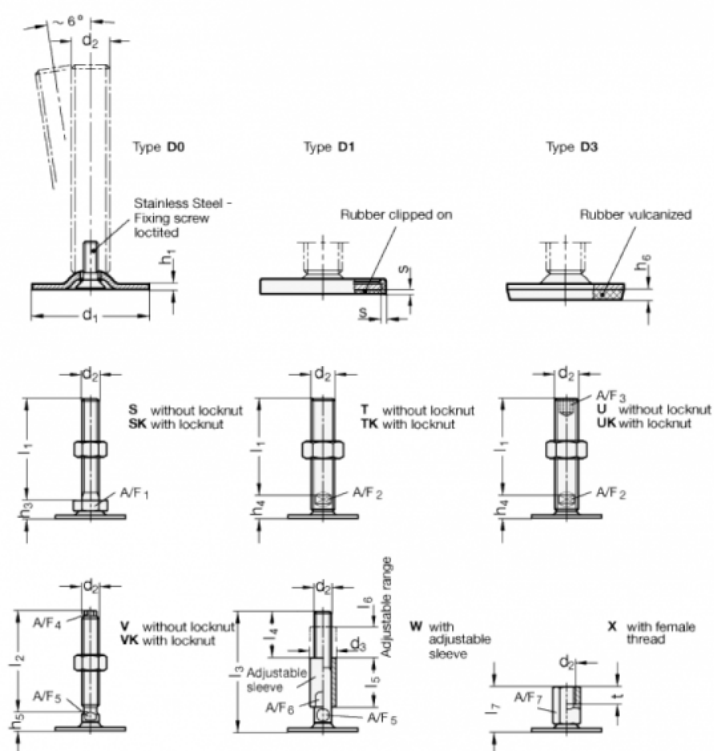

Article number: 204160M863D1S

Description: E+G levelling foot
GN 41-60-M8-63-D1-S

Note: S Without nut, External hexagon at the bottom

Measures

A/F1	= 17
d1	= 60
d2	= M8
h1	= 2.5
h3	= 11
h6	=
l1	= 63
s	= 2